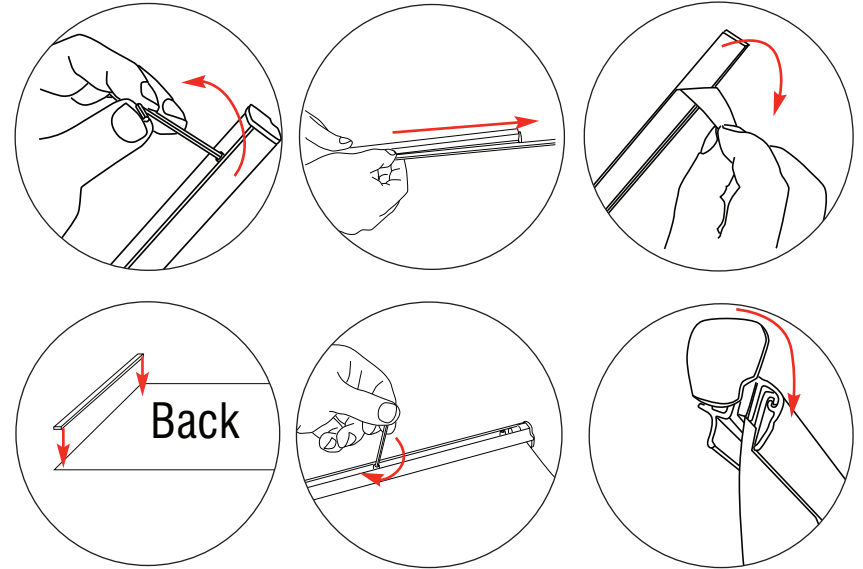

Assembly

Double sided only

Original 3

Based on 800mm unit

Top Rail Attachment

Option 1

Option 2

Bottom Graphic Attachment