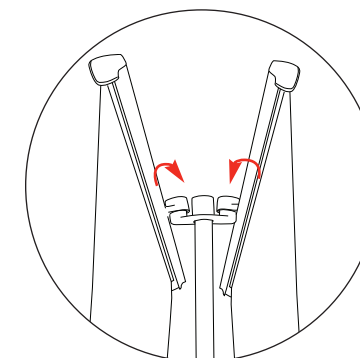

Assembly

Double sided only

Original 3

Based on 800mm unit

Top Rail Attachment

Option 1

Option 2

Bottom Graphic Attachment