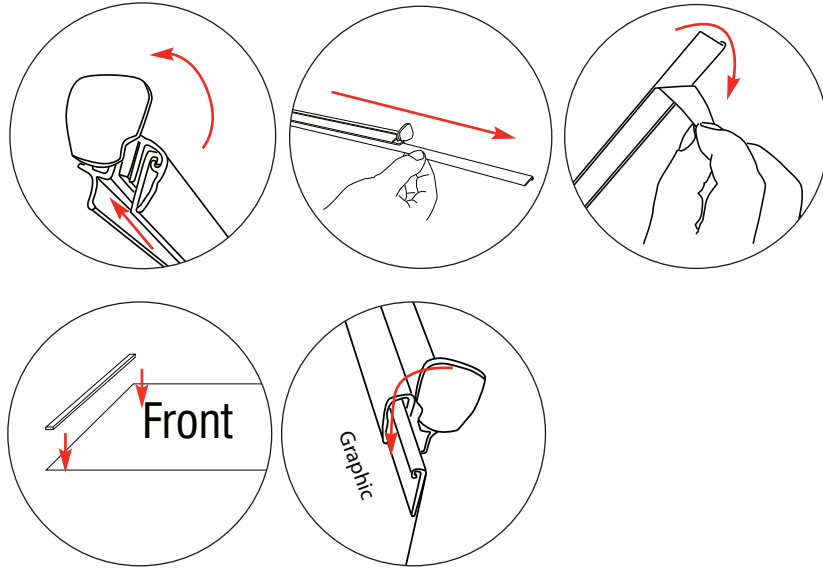

Assembly

Double sided only

Original 3

Based on 800mm unit

Top Rail Attachment

Option 1

Option 2

Bottom Graphic Attachment