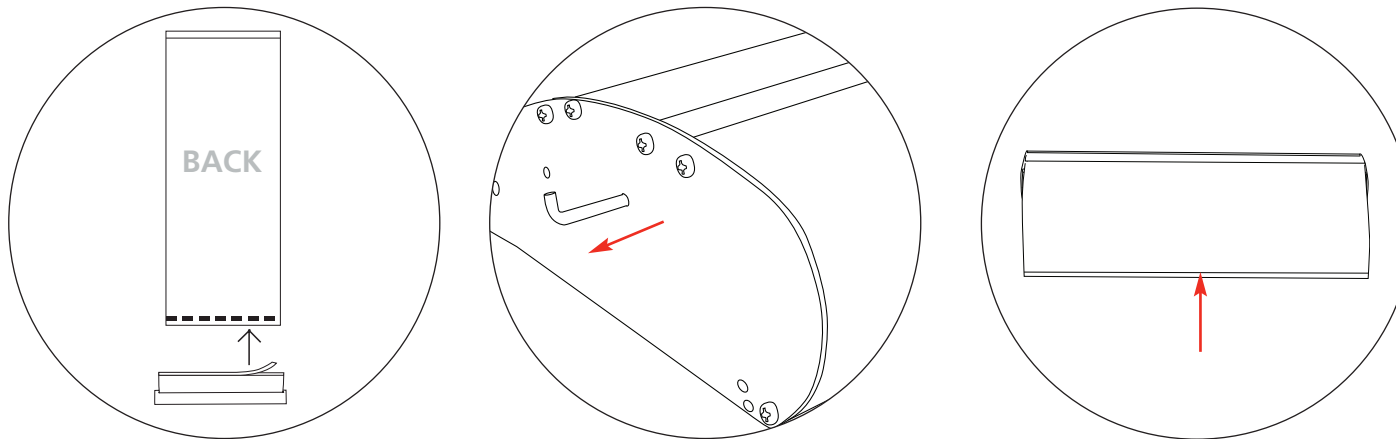

Bottom Graphic Attachment