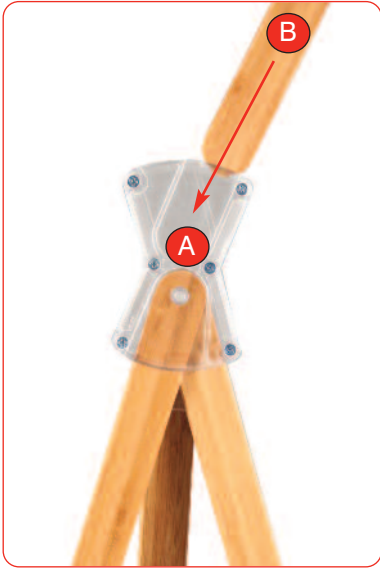

### Hardware specifications

Hardware Dimensions approx (mm)  
2200(h) x 800(w) x 480(d)  
Weight:  
1kg approx (including bag)