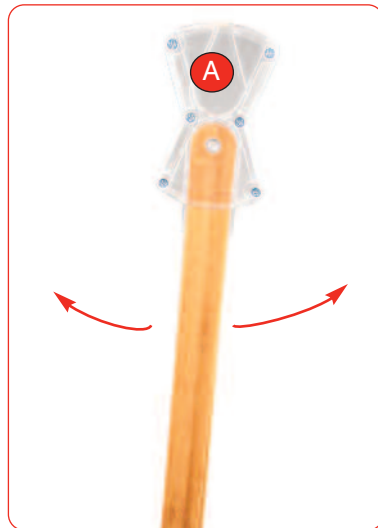

### Hardware specifications

Hardware Dimensions approx (mm)  
2200(h) x 800(w) x 480(d)  
Weight:  
1kg approx (including bag)