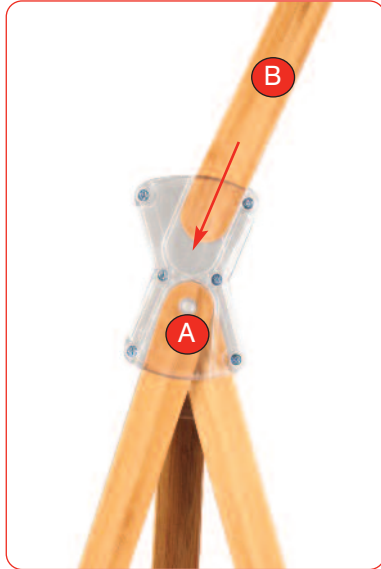

### Hardware specifications

Hardware Dimensions approx (mm)  
2200(h) x 800(w) x 480(d)  
Weight:  
1kg approx (including bag)