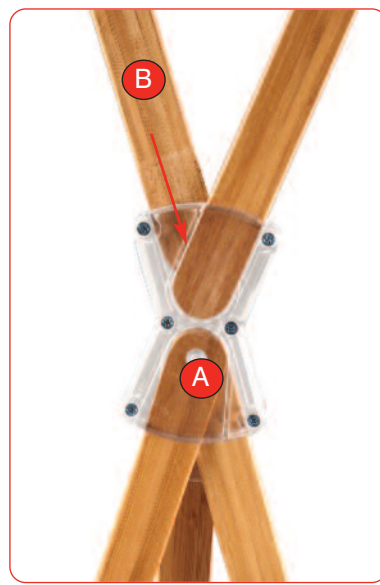

### Hardware specifications

Hardware Dimensions approx (mm)  
2200(h) x 800(w) x 480(d)  
Weight:  
1kg approx (including bag)