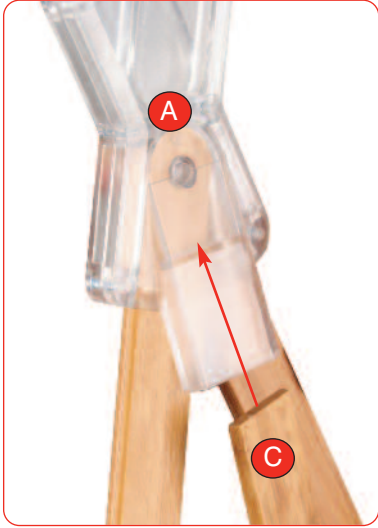

### Hardware specifications

Hardware Dimensions approx (mm)  
2200(h) x 800(w) x 480(d)  
Weight:  
1kg approx (including bag)