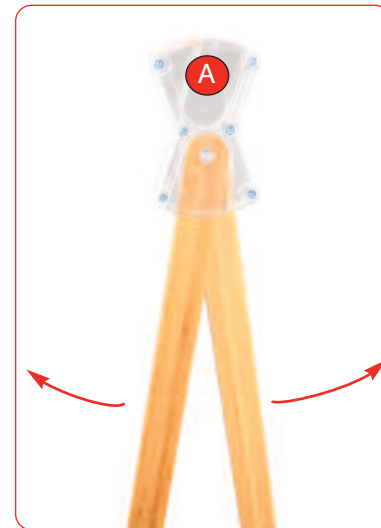

### Hardware specifications

Hardware Dimensions approx (mm)  
2200(h) x 800(w) x 480(d)  
Weight:  
1kg approx (including bag)